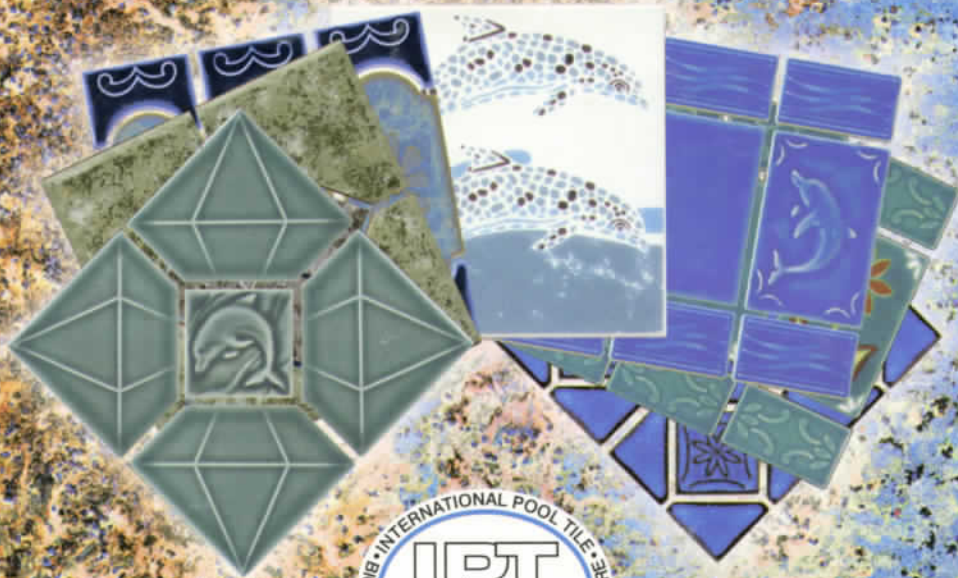

INTERNATIONAL POOL TILE
The Outdoor Tile Company

INTERNATIONAL POOL TILE
A POWERLINE IMPORTS COMPANY

- **MAIN OFFICE**
  77 MORGAN AVENUE, BROOKLYN, NY 11237
  TEL. 888-865-6685 / FAX. 888-865-9212
  www.iptusa.net
- **SHOW ROOM**
  34-14 COLLEGE POINT BLVD, FLUSHING, NY 11354
  TEL. 718-461-2111 / FAX. 718-461-2172
- **IPT WEST**
  1160 N. TUSTIN AVENUE, ANAHEIM, CA 92807
  TEL. 800-561-4225 / FAX. 714-237-1616