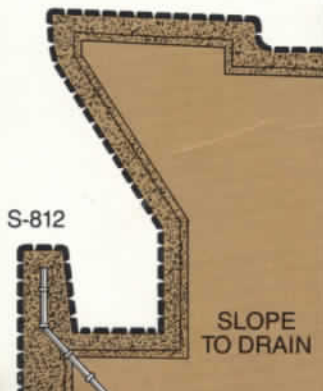

Handrail & Curb Detail

CERAMIC MOSAICS