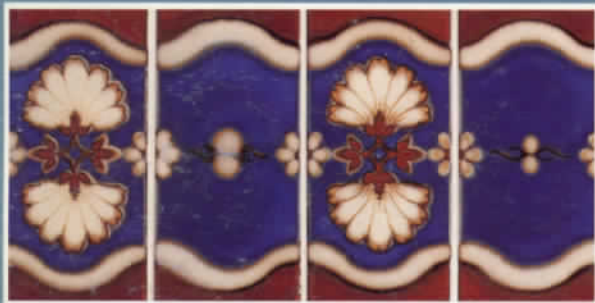

# Regency

A regal new series that creates an elegant ambiance for all architectural concepts. This frost-proof porcelain tile simplifies installation with its basic unit size of 3" x 6".

DAL-1951 ALBERTA ROSE