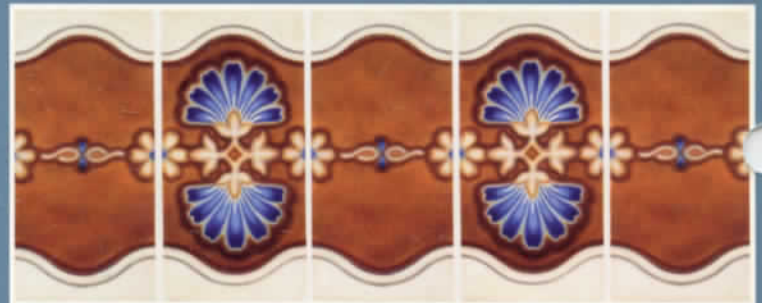

DAL-1953 VICTORIA WHITE

Starlight

Intricate patterning adds interest in five versatile shades. Frost-proof durability is fired into every porcelain tile for years of maintenance-free use in any climate. Basic 3" x 6" units surround just about any pool or spa with ease.