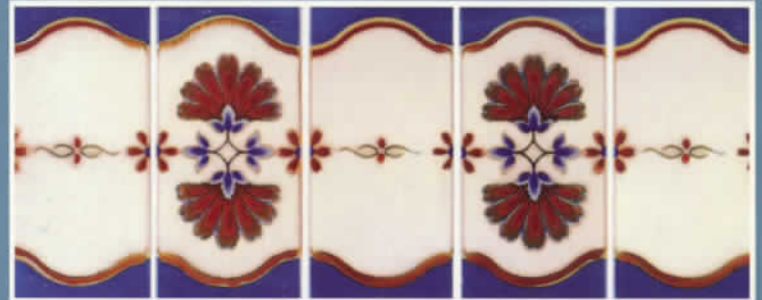

DAL-1951 ALBERTA ROSE