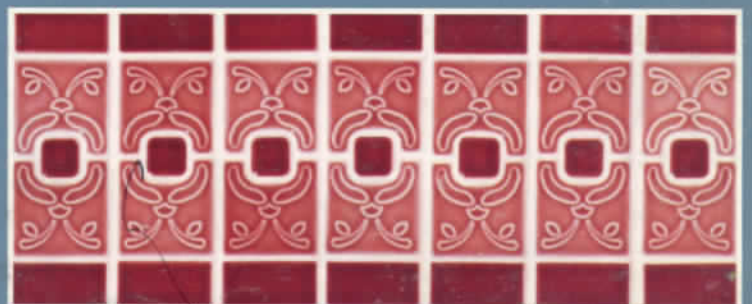

RF-60 CLARET