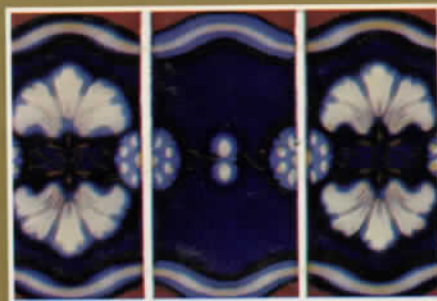

DAL-1854 WINDSOR BLUE

REGENCY

A regal new series that creates an elegant ambiance for all architectural concepts. This frost-proof porcelain tile simplifies installation with its basic unit size of 3" x 6".