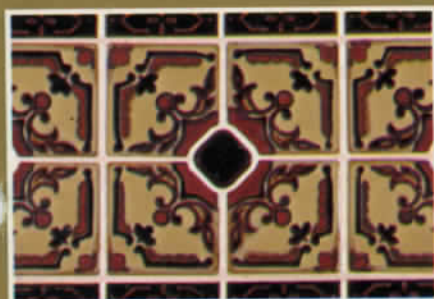

DAL-406 CARMEL