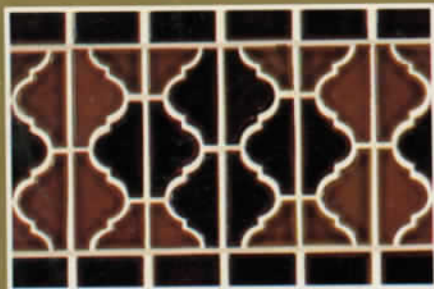

DAL-4441 MARINE ROYAL BLUE/TERRA BLUE

DAL-4447 TERRA BROWN

DAL-1853 VICTORIA WHITE

DAL-1854 WINDSOR BLUE

## REGENCY

A regal new series that creates an elegant ambiance for all architectural concepts. This frost-proof porcelain tile simplifies installation with its basic unit size of 3" x 6".

DAL-1301 BUTTERSCOTCH