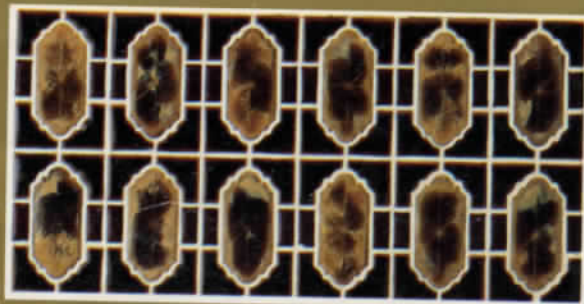

DAL-SBJ-17 ARCTIC BLUE

DAL-SBJ-29 TERRA BROWN