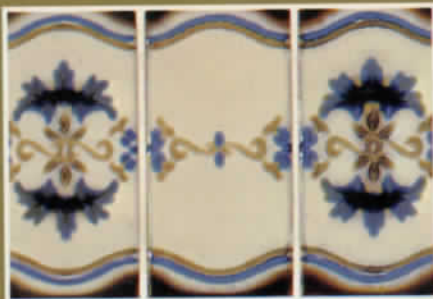

DAL-1853 VICTORIA WHITE