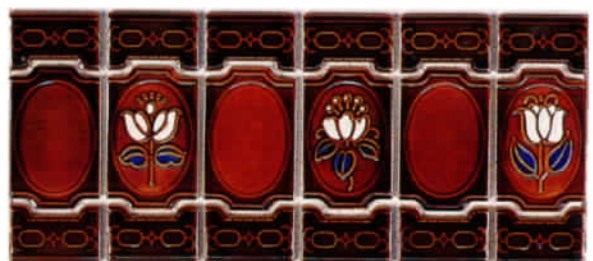

## GORGEOUS NEW FLORAL REFLECTION SERIES

FR-118 with FRX-118 COBALT

FR-5 with FRX-5 STRAW BERRY

FR-13 MAUVE

FR-1 WHITE

FR-7 BIEGE

FR-14 TEAL

FR-16 GRAY

FR-100 BROWN

FR-12 LT-BLUE

Nine exotic colors in this dazzling Floral Reflection series lend themselves to match any back yard pool and spa decor.

2 1/4 x 2 1/4 matching field tile with round edge trim available. FRX SERIES as shown above.