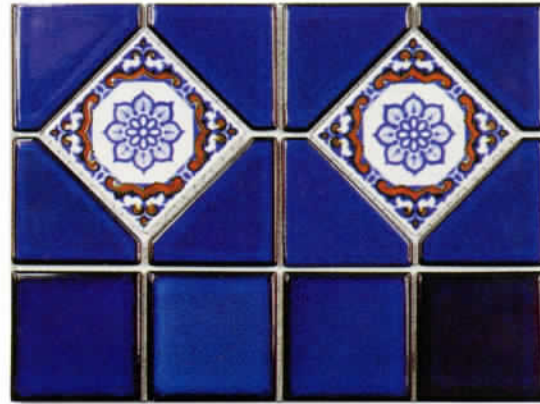

AK-20 with CT-100 field tile