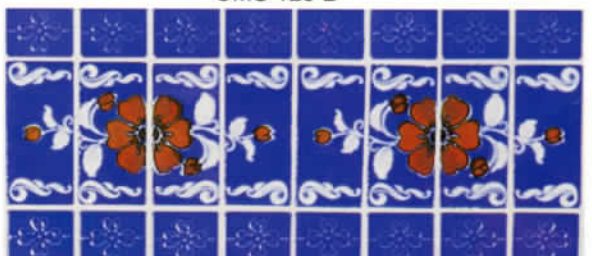

SK-913

SMART 2" x 6" PATTERNS "MOLD" AROUND THE SHARPEST CURVES IN SPA OR POOL

WHITE

COBALT

SKY BLUE

BLACK

DOLPHIN BLUE

MOTTLED BLUE

SB-24 TEAL

SB-1 WHITE

DAISY-ORCHID-COSMOS SERIES

DA-118-A

DA-104-B

OR-118-A

OR-104-B

CMS-120-D

CMS-114

For ultimate in ease of maintenance these 3x6 patterns in a full range of Glorious colors make stunning borders on pools, spas, kitchens and baths.

Matching 3x3 field tile with round edge trim available.