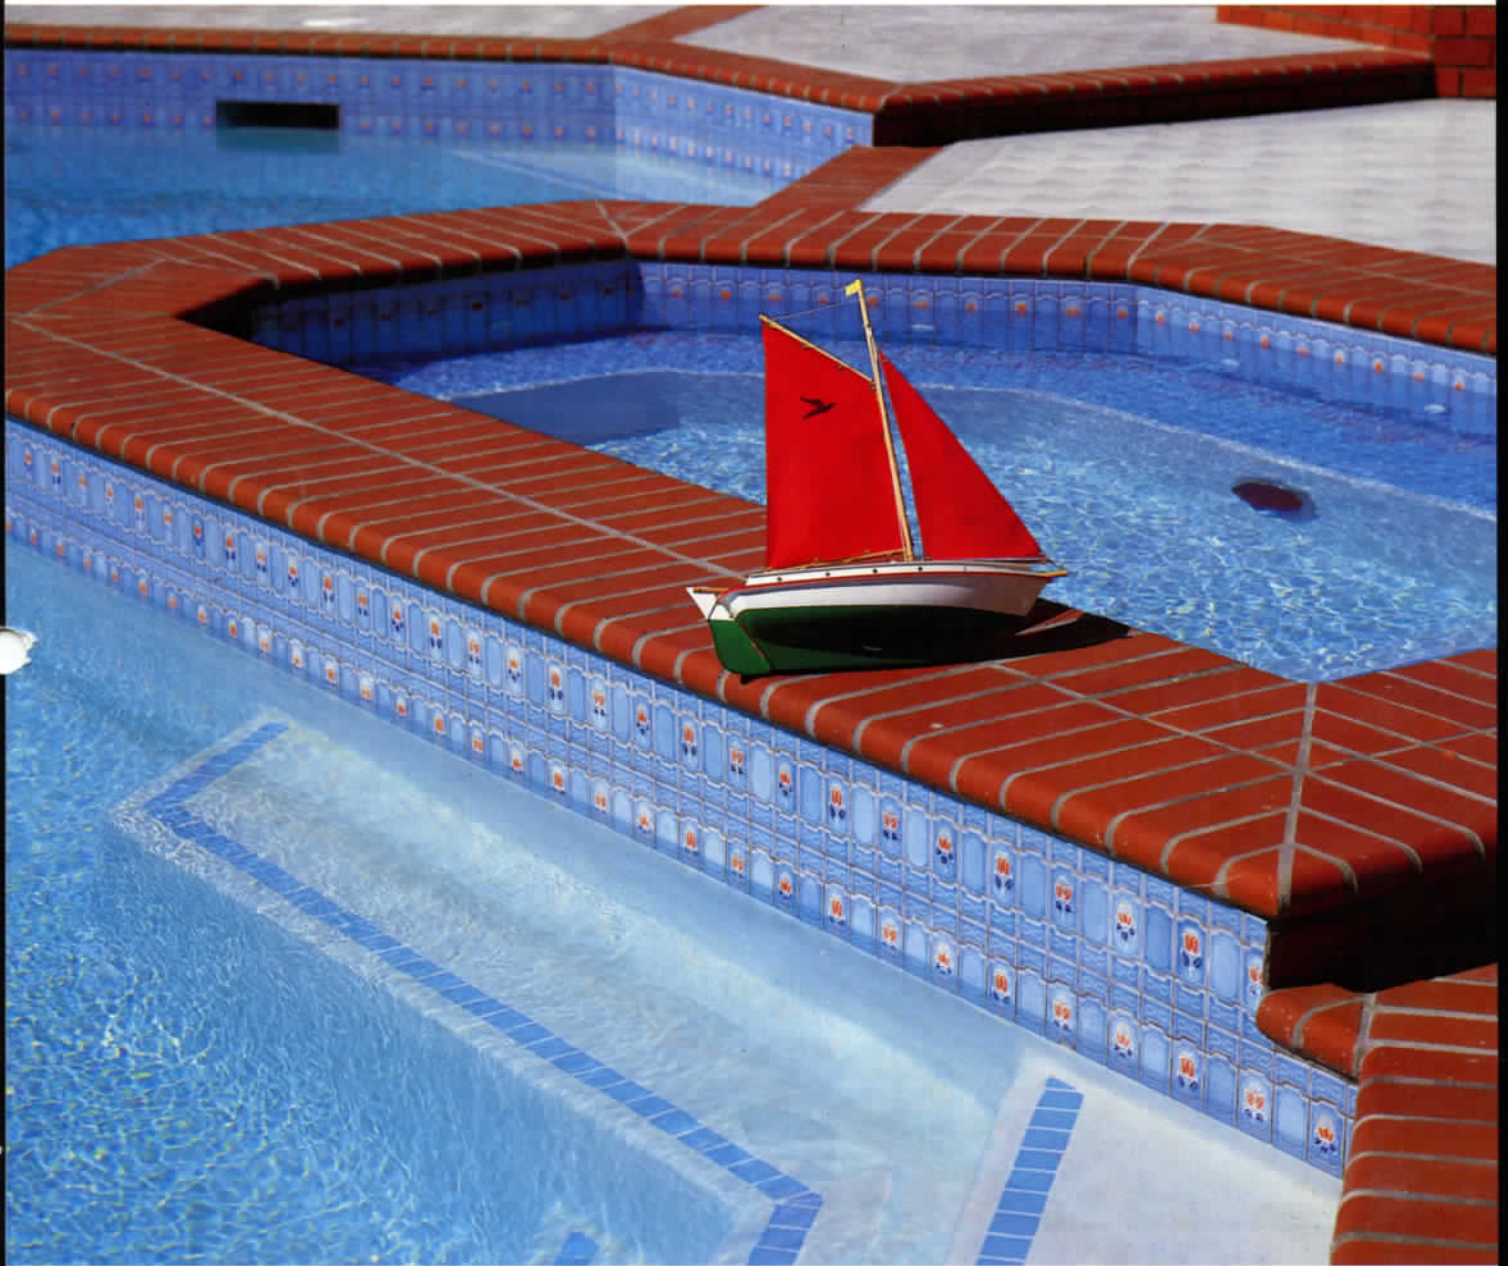

# Coloramics

*Importers of fine frostproof porcelain ceramic tiles*

*A Presentation of Pool and Spa Tile from "Coloramics"*

*"Color Your Pool With Coloramics"*

COLORAMICS TILE INC.

Main Office:  
7742 Deering Avenue, Canoga Park, CA 91304 U.S.A.  
Phone (818)348-0144 \* FAX (818)702-0243