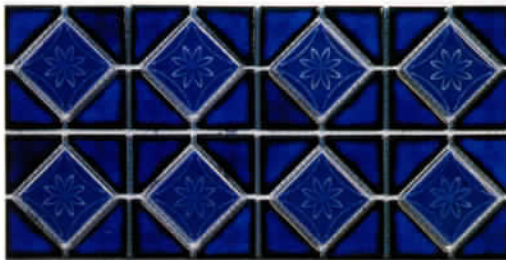

MINI AKRON SERIES

MCY-165