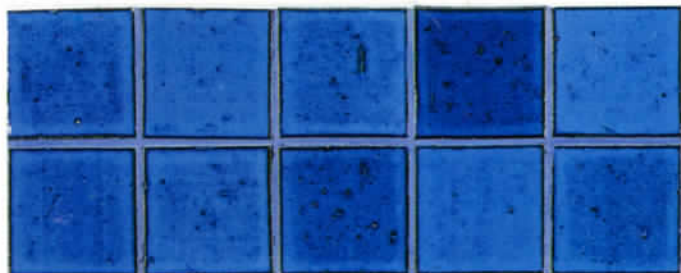

SK-770

SMART 2" x 6" PATTERNS "MOLD" AROUND THE SHARPEST CURVES IN SPA OR POOL