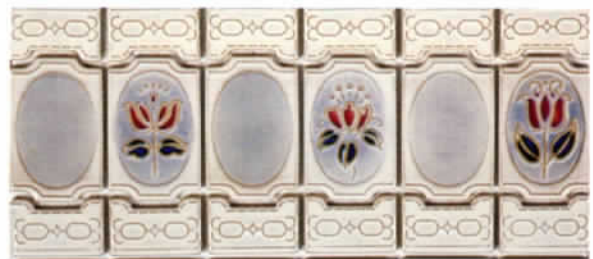

## GORGEOUS NEW FLORAL REFLECTION SERIES

FR-118 with FRX-118 COBALT

FR-5 with FRX-5 STRAW BERRY

FR-13 MAUVE

FR-1 WHITE

FR-7 BIEGE

FR-14 TEAL

FR-16 GRAY

FR-100 BROWN

FR-12 LT-BLUE

Nine exotic colors in this dazzling Floral Reflection series lend themselves to match any back yard pool and spa decor.

2 1/4 x 2 1/4 matching field tile with round edge trim available. FRX SERIES as shown above.