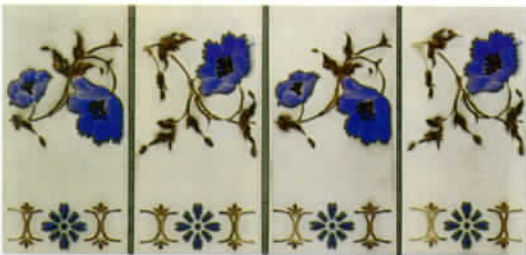

SYMPHONY SERIES

SB-1 WHITE

DAISY-ORCHID-COSMOS SERIES

For ultimate in ease of maintenance these 3x6 patterns in a full range of Glorious colors make stunning borders on pools, spas, kitchens and baths.

Matching 3x3 field tile with round edge trim available.

VARIATIONS IN SHADE ARE INHERENT IN ALL KILNFIRE CLAY PRODUCTS AND ARE ONE OF THE NATURAL CHARACTERISTICS OF TILE.