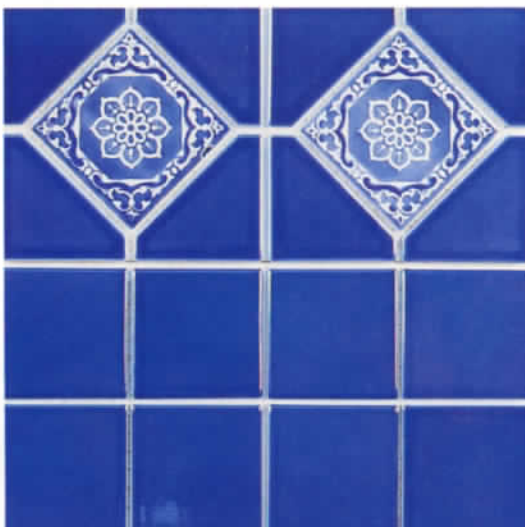

AKN-10 with AKNX-10 field tile