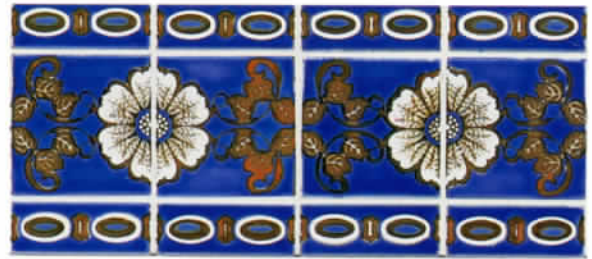

DAISY-ORCHID-COSMOS SERIES

DA-118-A