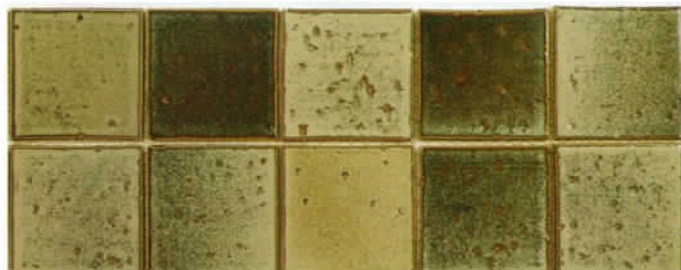

SK-309

SMART 2" x 6" PATTERNS "MOLD" AROUND THE SHARPEST CURVES IN SPA OR POOL