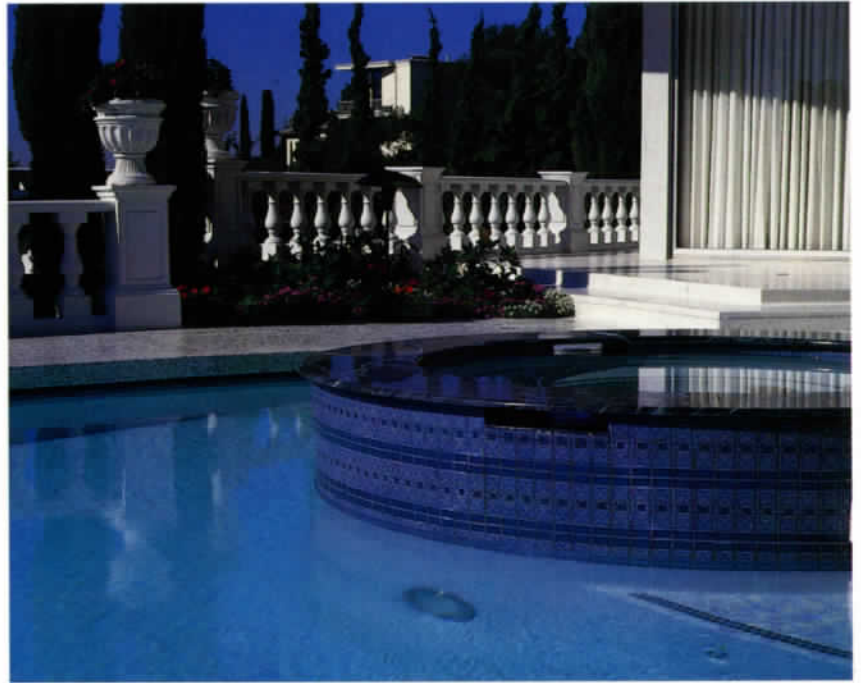

MI-TEE FINE PATTERN WHEN SEEN ON A POOL.

MT-15