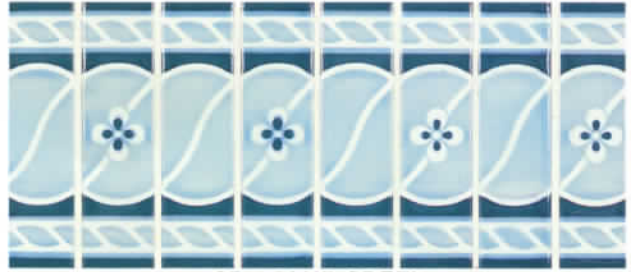

SR-4 BLUE GREEN