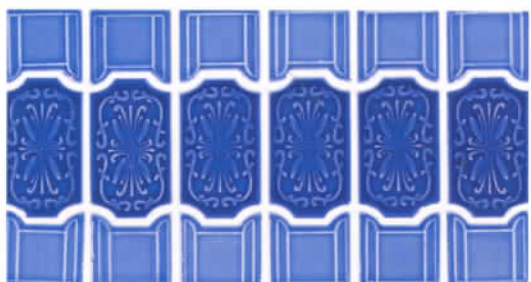

EACH BATCH OF TILE MAY NOT EXACTLY MATCH PHOTOS OR PREVIOUS SAMPLES; PLEASE INSPECT TILES BEFORE INSTALLATION AS NO CREDIT WILL BE GIVEN AFTER THEY ARE INSTALLED.

ANNA-9 TEAL

ANNA-4 GRAY

ANNA SERIES

ANNA-10 CARIBBEAN BLUE

MT-15 BLUE GRAY

ELEGANT EMBOSSED TILES TRANSLATE TO ELEGANTLY BEAUTIFUL POOLS.

MT-15 BLUE GRAY

SHADE VARIATION IS INHERENT IN ALL CERAMIC TILES. ALL TILES MUST BE INSPECTED BEFORE INSTALLED. NO CLAIMS WILL BE ACCEPTED AFTER INSTALLATION.