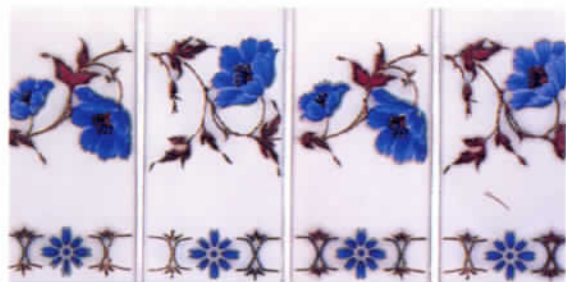

SYMPHONY SERIES

SB-1 SYMPHONY WHITE