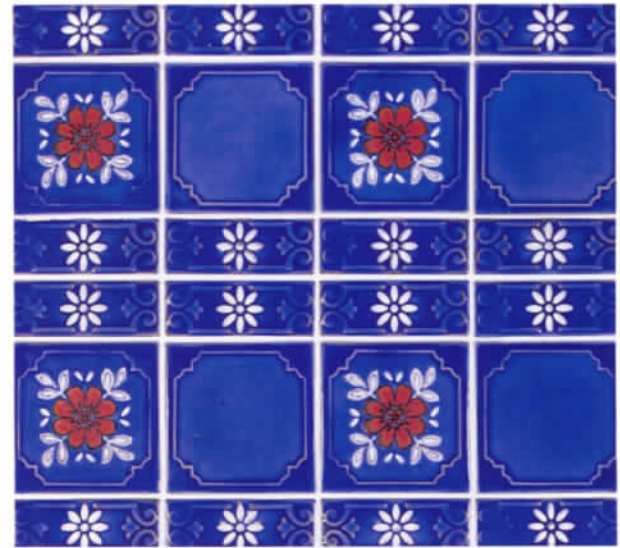

SNOWFLAKE SERIES

SF-16 IVORY, WITH RED BRICK

SF-15 CARIBBEAN BLUE

SF-14 TEAL

SF-18 COBALT BLUE

SF-15 CARIBBEAN BLUE

SUBTLE AND DELICATE AS A FROSTY SNOWFLAKE, YOUR YARD CAN BE ENHANCED WITH THIS CHARMING PORCELAIN FROSTPROOF TILE.