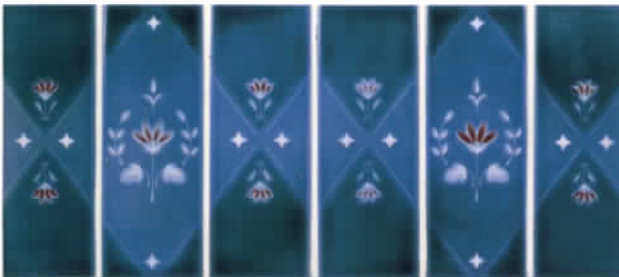

DIAMOND JUBILEE SERIES

EASY MAINTENANCE 2 1/4 x 6 PRINT PATTERNS.

OCEANIC SERIES

DJ-3 TEAL