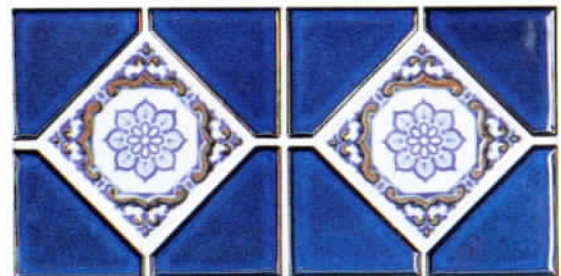

MT-15 BLUE GRAY

ELEGANT EMBOSSED TILES TRANSLATE TO ELEGANTLY BEAUTIFUL POOLS.

MT-15 BLUE GRAY

SHADE VARIATION IS INHERENT IN ALL CERAMIC TILES. ALL TILES MUST BE INSPECTED BEFORE INSTALLED. NO CLAIMS WILL BE ACCEPTED AFTER INSTALLATION.

AKRON SERIES

AKN-15 GRAY

AKN-9 TEAL

AKN-10 CARIBBEAN BLUE

AK-20 COBALT

TRIM
SHAPES
AVAILABLE
IN ALL
COLORS

AKNX-10 field tile

AKNX-15 field tile