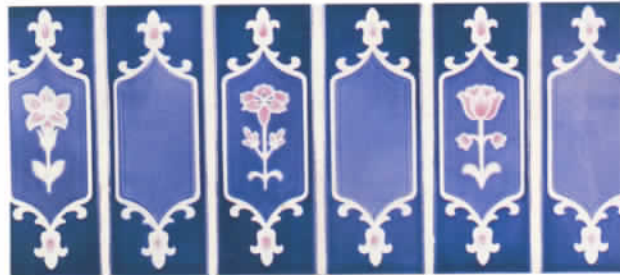

COLORAMICS TILE INC.

Branch Office:
1393 E. Pacifico Avenue, Anaheim, CA 92805
Phone (714)938-0244 * FAX (714)938-1368

LittleTileInc.com

CAMELOT SERIES

CAM-120 GRAY

CAM-100 COBALT

CAM-180 TEAL

CAM-170 CARIBBEAN BLUE

SUNDANCE SERIES

SDA-11 COBALT

SDA-10 WHITE

SDA-1 GRAY

SDA-12 TEAL

THESE PHOTOS ARE ONLY NEAR REPRESENTATIONS OF ACTUAL TILE AND SAMPLES MAY VARY FROM DYE LOT TO DYE LOT THEREFORE SINCE SHADE VARIATION IS INHERENT IN ALL CERAMIC TILES IT IS IMPORTANT THAT ALL TILES MUST BE INSPECTED BEFORE INSTALLATION, AS NO CLAIMS WILL BE ACCEPTED AFTER INSTALLATION.