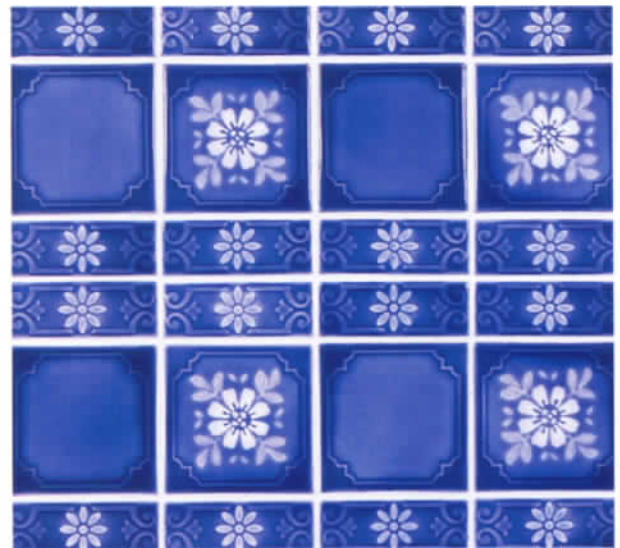

DJ-3 TEAL

DJ-9 CARIBBEAN BLUE

DJ-6 COBALT

SR-4 BLUE GREEN

SR-9 COBALT

SR-9 COBALT

DIAMOND CLOUD BLUE-1

DIAMOND CLOUD TEAL-8

SNOWFLAKE SERIES

SF-16 IVORY, WITH RED BRICK

SF-15 CARIBBEAN BLUE

SF-14 TEAL

SF-18 COBALT BLUE

SF-15 CARIBBEAN BLUE

SUBTLE AND DELICATE AS A FROSTY SNOWFLAKE, YOUR YARD CAN BE ENHANCED WITH THIS CHARMING PORCELAIN FROSTPROOF TILE.