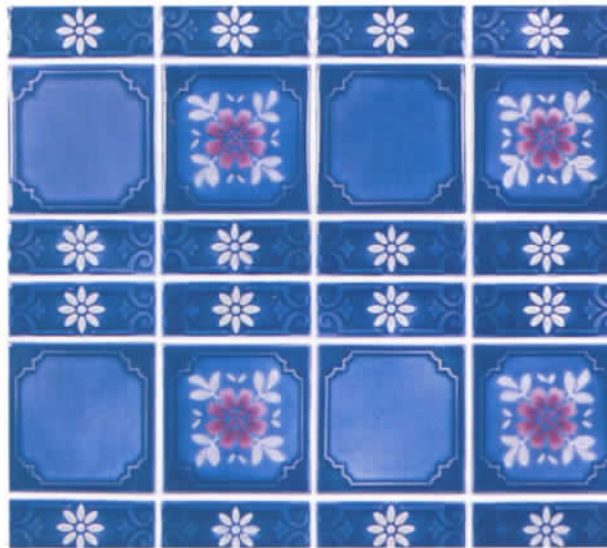

SNOWFLAKE SERIES

SF-14 TEAL

SUBTLE AND DELICATE AS A FROSTY SNOWFLAKE, YOUR YARD CAN BE ENHANCED WITH THIS CHARMING PORCELAIN FROSTPROOF TILE.

PHOTOS ARE A REPRESENTATION ONLY AND MAY NOT BE USED AS AN EXACT REPLICA OF ACTUAL TILE. PLEASE INSPECT TILE BEFORE INSTALLATION AS NO ADJUSTMENT WILL BE MADE AFTER INSTALLATION.