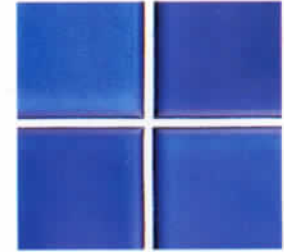

CT-100

RIPPLE SERIES