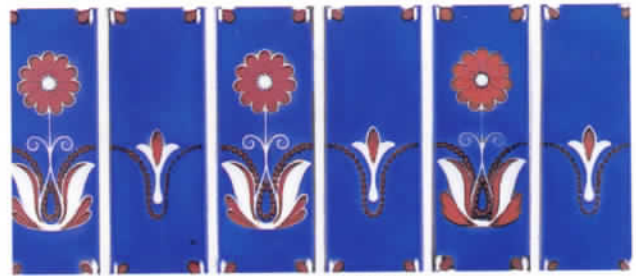

SUNDANCE SERIES

SDA-11 COBALT

SDA-10 WHITE

SDA-1 GRAY

SDA-12 TEAL

THESE PHOTOS ARE ONLY NEAR REPRESENTATIONS OF ACTUAL TILE AND SAMPLES MAY VARY FROM DYE LOT TO DYE LOT THEREFORE SINCE SHADE VARIATION IS INHERENT IN ALL CERAMIC TILES IT IS IMPORTANT THAT ALL TILES MUST BE INSPECTED BEFORE INSTALLATION, AS NO CLAIMS WILL BE ACCEPTED AFTER INSTALLATION.