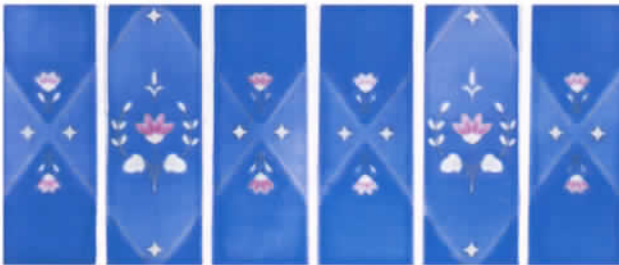

DJ-9 CARIBBEAN BLUE