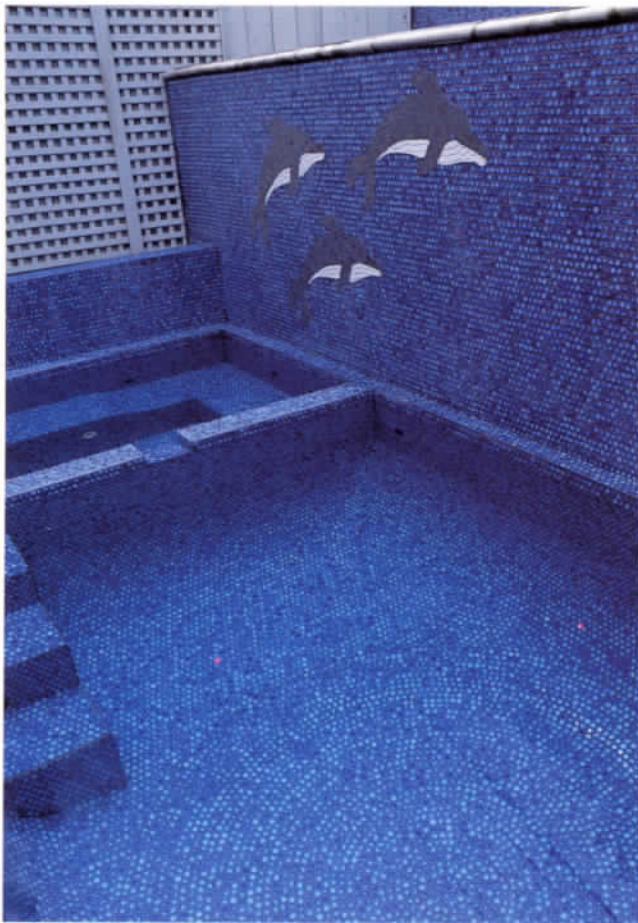

MAQ-121

MAQ-171

PB-87

PB-9

MELODY SERIES

POOL SHOWN WITH YMP-80

ME-17 CARIBBEAN

ME-16 GRAY