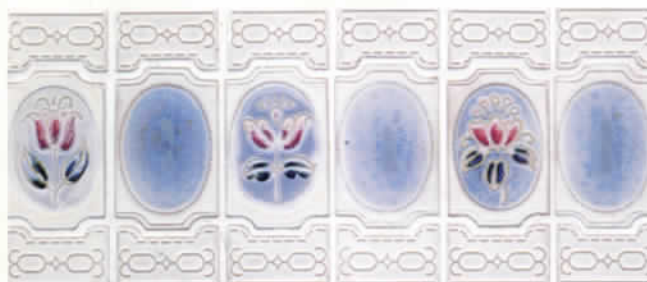

COBALT 2x2

RUSTIC 2x2

Coloramics Tile Inc.

GORGEOUS NEW FLORAL REFLECTION SERIES

FR-5 STRAWBERRY

FR-12 LT. BLUE

FR-16 GRAY

FR-17 CARIBBEAN BLUE

FR-14 TEAL

FR-13 MAUVE

FR-1 WHITE

FR-7 BEIGE

FR-118 COBALT

FR-100 BROWN

"Color Your Pool With Coloramics"