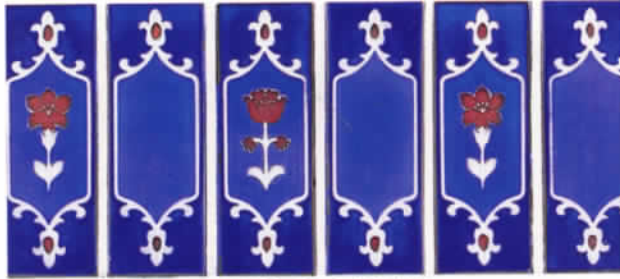

COLORAMICS TILE INC.

Branch Office:
1393 E. Pacifico Avenue, Anaheim, CA 92805
Phone (714)938-0244 * FAX (714)938-1368

LittleTileInc.com

CAMELOT SERIES

CAM-120 GRAY

CAM-100 COBALT

CAM-180 TEAL

CAM-170 CARIBBEAN BLUE

SUNDANCE SERIES

SDA-11 COBALT

SDA-10 WHITE

SDA-1 GRAY

SDA-12 TEAL

THESE PHOTOS ARE ONLY NEAR REPRESENTATIONS OF ACTUAL TILE AND SAMPLES MAY VARY FROM DYE LOT TO DYE LOT THEREFORE SINCE SHADE VARIATION IS INHERENT IN ALL CERAMIC TILES IT IS IMPORTANT THAT ALL TILES MUST BE INSPECTED BEFORE INSTALLATION, AS NO CLAIMS WILL BE ACCEPTED AFTER INSTALLATION.