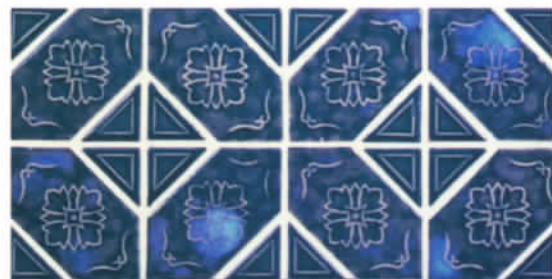

SUNDANCE SERIES

SDA-11 COBALT

SDA-10 WHITE

SDA-1 GRAY

SDA-12 TEAL

THESE PHOTOS ARE ONLY NEAR REPRESENTATIONS OF ACTUAL TILE AND SAMPLES MAY VARY FROM DYE LOT TO DYE LOT THEREFORE SINCE SHADE VARIATION IS INHERENT IN ALL CERAMIC TILES IT IS IMPORTANT THAT ALL TILES MUST BE INSPECTED BEFORE INSTALLATION, AS NO CLAIMS WILL BE ACCEPTED AFTER INSTALLATION.

DJ-3 TEAL

DJ-9 CARIBBEAN BLUE

DJ-6 COBALT

SR-4 BLUE GREEN

SR-9 COBALT

SR-9 COBALT

DIAMOND CLOUD BLUE-1

DIAMOND CLOUD TEAL-8