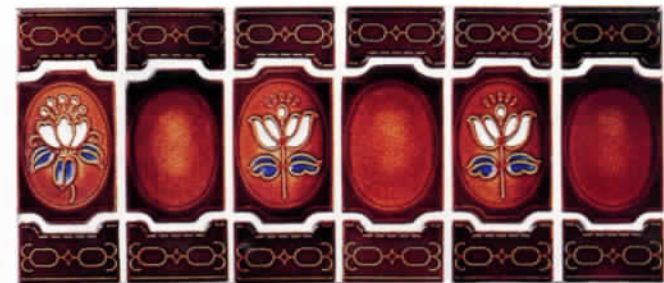

FR-14 TEAL

FR-13 MAUVE

FR-1 WHITE

FR-7 BEIGE

FR-118 COBALT

FR-100 BROWN

"Color Your Pool With Coloramics"