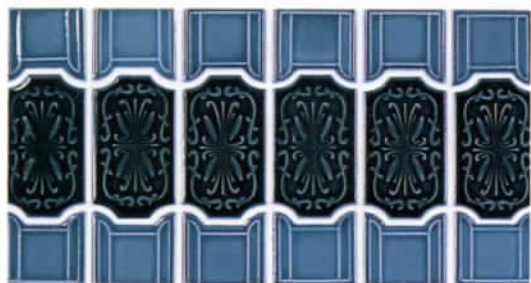

EACH BATCH OF TILE MAY NOT EXACTLY MATCH PHOTOS OR PREVIOUS SAMPLES; PLEASE INSPECT TILES BEFORE INSTALLATION AS NO CREDIT WILL BE GIVEN AFTER THEY ARE INSTALLED.

ANNA-9 TEAL