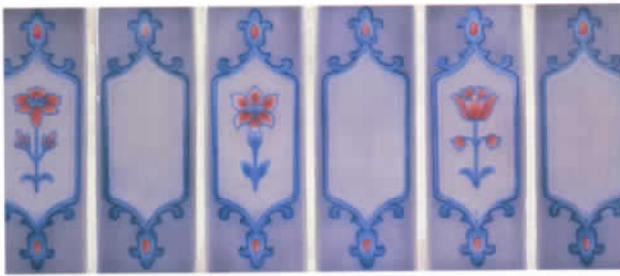

CAMELOT SERIES

CAM-120 GRAY