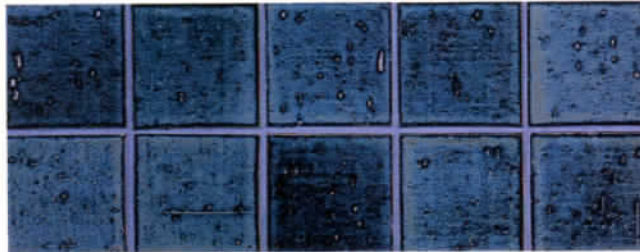

These "rustic" patterns blend especially well with rock or brick motif.

SK-913

Harmonizing colored grout recommended with these "rustic tiles."

Smart "2x6" patterns