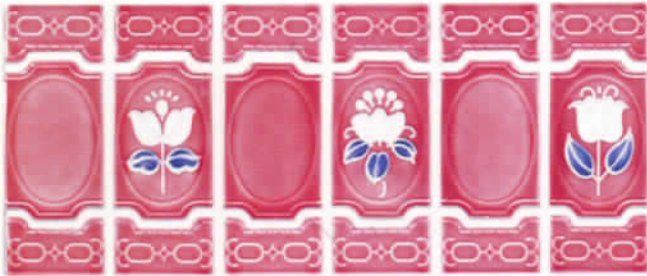

Coloramics Tile Inc.

GORGEOUS NEW FLORAL REFLECTION SERIES

FR-5 STRAWBERRY