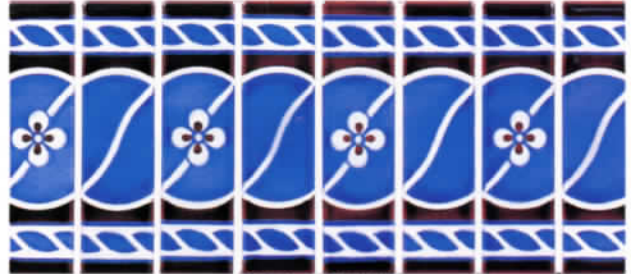

SUNDANCE SERIES

SDA-11 COBALT

SDA-10 WHITE

SDA-1 GRAY

SDA-12 TEAL

THESE PHOTOS ARE ONLY NEAR REPRESENTATIONS OF ACTUAL TILE AND SAMPLES MAY VARY FROM DYE LOT TO DYE LOT THEREFORE SINCE SHADE VARIATION IS INHERENT IN ALL CERAMIC TILES IT IS IMPORTANT THAT ALL TILES MUST BE INSPECTED BEFORE INSTALLATION, AS NO CLAIMS WILL BE ACCEPTED AFTER INSTALLATION.

DJ-3 TEAL

DJ-9 CARIBBEAN BLUE

DJ-6 COBALT

SR-4 BLUE GREEN

SR-9 COBALT

SR-9 COBALT

DIAMOND CLOUD BLUE-1

DIAMOND CLOUD TEAL-8