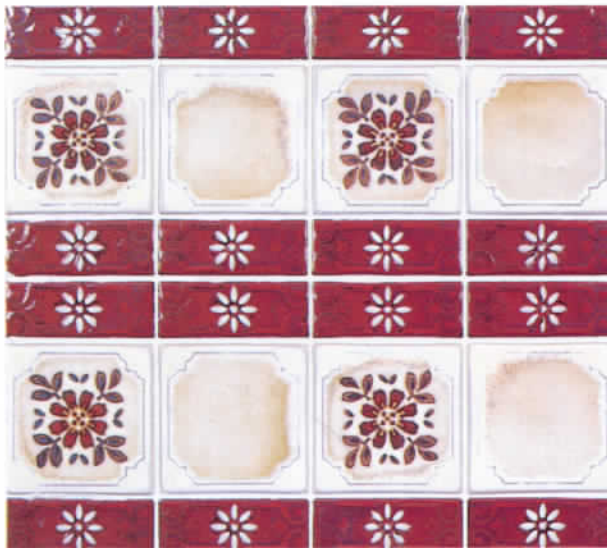

SNOWFLAKE SERIES

SF-16 IVORY, WITH RED BRICK