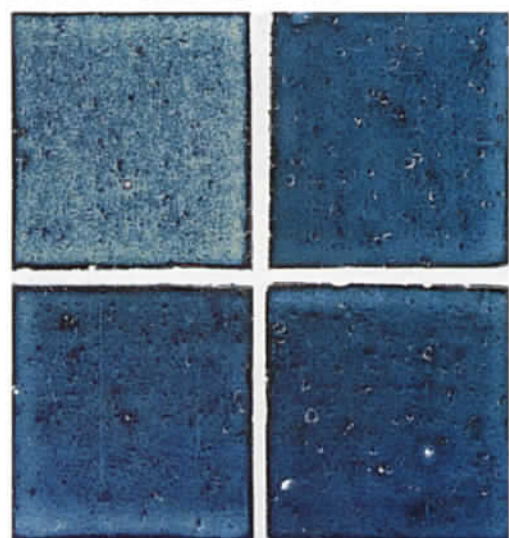

H-118 Electric Blue

H-9 Teal

H-117 Mediterranean

RUSTIC SERIES 3" x 3"

SK-913 Blue/Green

SK-420 Ocean Blue

SK-309 Gray

SK-007 Slate Blue