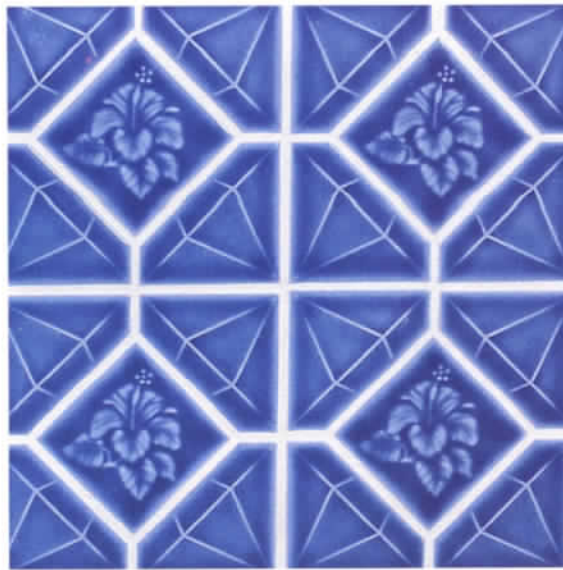

GALAXY SERIES

GL-12 Emerald

GL-11 Cobalt

GL-10 Slate

HIBISCUS DIAMOND SERIES

HD-118 Electric Blue

HD-3 Emerald shown in photo above

HD-3 Emerald

HD-1 Caribbean

HD-4 Sapphire

HD-2 Sky Blue

EACH BATCH OF TILE MAY NOT EXACTLY MATCH PHOTOS OR PREVIOUS SAMPLES; PLEASE INSPECT TILES BEFORE INSTALLATION AS NO CREDIT WILL BE GIVEN AFTER THEY ARE INSTALLED.