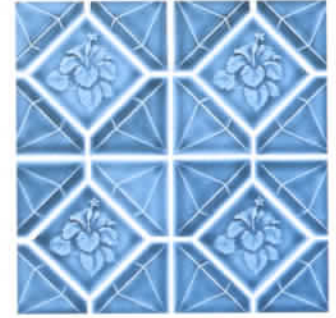

GALAXY SERIES

GL-12 Emerald

GL-11 Cobalt

GL-10 Slate

HIBISCUS DIAMOND SERIES

HD-118 Electric Blue

HD-3 Emerald shown in photo above

HD-3 Emerald

HD-1 Caribbean

HD-4 Sapphire

HD-2 Sky Blue

EACH BATCH OF TILE MAY NOT EXACTLY MATCH PHOTOS OR PREVIOUS SAMPLES; PLEASE INSPECT TILES BEFORE INSTALLATION AS NO CREDIT WILL BE GIVEN AFTER THEY ARE INSTALLED.