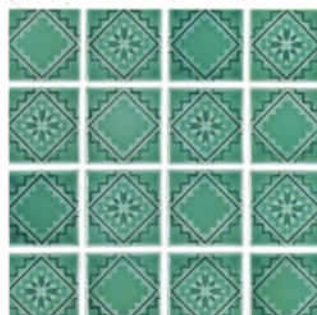

ES-118 Electric Blue

ES-9 Teal

ES-117 Mediterranean

CALIFORNIA CRYSTAL SERIES 3" X 3"

CC-1 Caribbean

CC-3 Emerald

CC-118 Electric Blue

HEATHER SERIES 3" X 3"