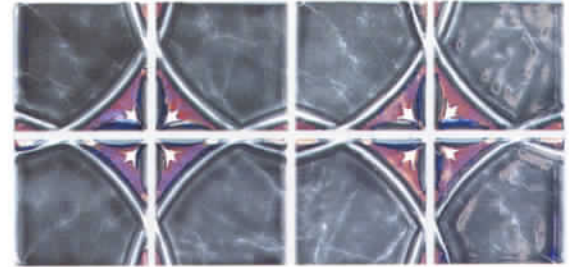

GL-10 Slate