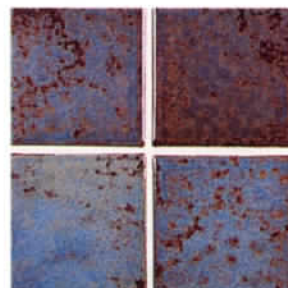

FLD-9 Teal

WE RECOMMEND USING HARMONIZING COLORED GROUTS WITH RUSTIC TILE

3" X 3" FIELD TILE

FT-100 White

FT-540 Sea Blue

FT-510 Caribbean

FT-430 Aqua Green

FT-210 Gray

FT-530 Turquoise

VIP-711 Evergreen

VIP-713 Cobalt

VIP-712 Seafoam

CT-100 Cobalt

CT-75-B Terra Blue

CT-900 Marine Blue

RHK-65 Rustic Blue

1" x 1" MOSAICS

PB-5 Light Blue MAQ-162 Mauve

IR-34 Teal IR-32 Marine

PB-310 Turquoise IR-405 Terra

IR-43 Royal Blue

1 1/8" x 1 1/8" MOSAICS

COL-32 MARINE COL-4 CARIBBEAN

COL-153 Teal COL-41 Electric Blue