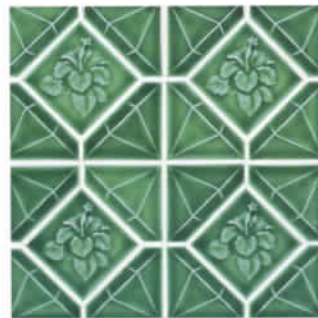

FR-17 Caribbean Blue

FR-118 Cobalt

FR-12 Light Blue shown in photo

APACHE SERIES

APH-555 Navy Blue

APH-563 Turquoise

APH-575 Caribbean

SHADE VARIATION IS INHERENT IN ALL CERAMIC TILES. ALL TILES MUST BE INSPECTED BEFORE INSTALLED. NO CLAIMS WILL BE ACCEPTED AFTER INSTALLATION.

GALAXY SERIES

GL-12 Emerald

GL-11 Cobalt

GL-10 Slate

HIBISCUS DIAMOND SERIES

HD-118 Electric Blue

HD-3 Emerald shown in photo above

HD-3 Emerald

HD-1 Caribbean

HD-4 Sapphire

HD-2 Sky Blue

EACH BATCH OF TILE MAY NOT EXACTLY MATCH PHOTOS OR PREVIOUS SAMPLES; PLEASE INSPECT TILES BEFORE INSTALLATION AS NO CREDIT WILL BE GIVEN AFTER THEY ARE INSTALLED.