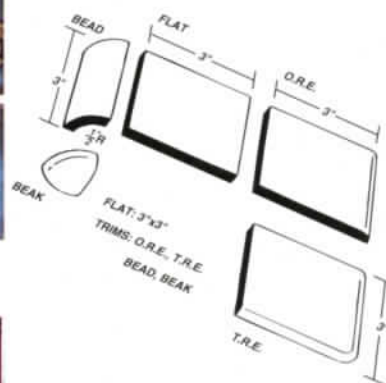

FOR SPECIAL APPLICATIONS
SEVERAL TRIM SHAPES ARE
AVAILABLE FOR MOST 3" X 3"
TILES