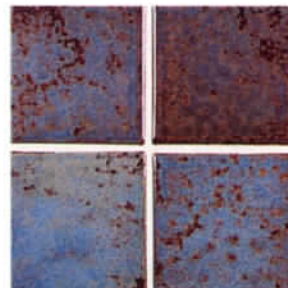

COL-75 Terra COL-112 Bubbegum

COL-332 Turquoise COL-COBALT

FOR SPECIAL APPLICATIONS
SEVERAL TRIM SHAPES ARE
AVAILABLE FOR MOST 3" X 3"
TILES

3" X 3" FIELD TILE

FT-100 White

FT-540 Sea Blue

FT-510 Caribbean

FT-430 Aqua Green

FT-210 Gray

FT-530 Turquoise

VIP-711 Evergreen

VIP-713 Cobalt

VIP-712 Seafoam

CT-100 Cobalt

CT-75-B Terra Blue

CT-900 Marine Blue