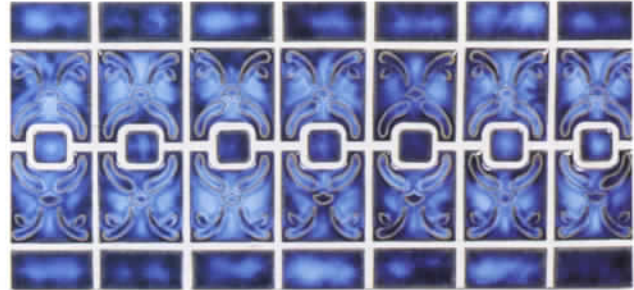

HD-1 Caribbean

HD-4 Sapphire

HD-2 Sky Blue

EACH BATCH OF TILE MAY NOT EXACTLY MATCH PHOTOS OR PREVIOUS SAMPLES; PLEASE INSPECT TILES BEFORE INSTALLATION AS NO CREDIT WILL BE GIVEN AFTER THEY ARE INSTALLED.

DAHLIA SERIES

D-118 Cobalt

D-14 Teal

D-17 Caribbean

D-16 Gray

MONTEGO SERIES

MT-50 Royal Blue

MT-80 Cloudy Blue

DOLPHIN SERIES

DF-103 Electric Blue

DF-101 Teal

DF-102 Caribbean

MORNING GLORY SERIES

MG-15 Caribbean

MG-16 Gray

MG-18 Cobalt