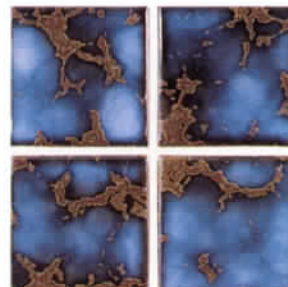

FLD-9 Teal

WE RECOMMEND USING HARMONIZING COLORED GROUTS WITH RUSTIC TILE

3" X 3" FIELD TILE

FT-100 White

FT-540 Sea Blue

FT-510 Caribbean

FT-430 Aqua Green

FT-210 Gray

FT-530 Turquoise

VIP-711 Evergreen

VIP-713 Cobalt

VIP-712 Seafoam

CT-100 Cobalt

CT-75-B Terra Blue

CT-900 Marine Blue

RHK-65 Rustic Blue

1" x 1" MOSAICS

PB-5 Light Blue MAQ-162 Mauve

IR-34 Teal IR-32 Marine

PB-310 Turquoise IR-405 Terra

IR-43 Royal Blue

1 1/8" x 1 1/8" MOSAICS

COL-32 MARINE COL-4 CARIBBEAN

COL-153 Teal COL-41 Electric Blue