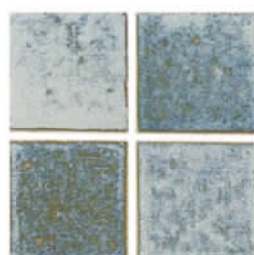

H-118 Electric Blue

H-9 Teal

H-117 Mediterranean

RUSTIC SERIES 3" x 3"

SK-913 Blue/Green

SK-420 Ocean Blue

SK-309 Gray

SK-007 Slate Blue

HA-4 Off White

SK-770 Cobalt

SK-009 Emerald

3" x 3" FIELD TILE

FLD-1 Caribbean

FLD-3 Emerald

FLD-118 Electric Blue

FLD-117 Mediterranean