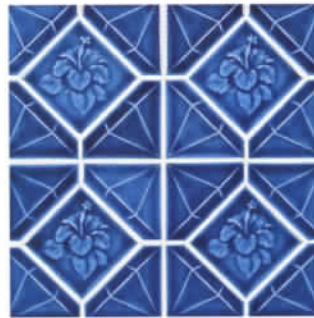

GALAXY SERIES

GL-12 Emerald

GL-11 Cobalt

GL-10 Slate

HIBISCUS DIAMOND SERIES

HD-118 Electric Blue

HD-3 Emerald shown in photo above

HD-3 Emerald

HD-1 Caribbean

HD-4 Sapphire

HD-2 Sky Blue

EACH BATCH OF TILE MAY NOT EXACTLY MATCH PHOTOS OR PREVIOUS SAMPLES; PLEASE INSPECT TILES BEFORE INSTALLATION AS NO CREDIT WILL BE GIVEN AFTER THEY ARE INSTALLED.