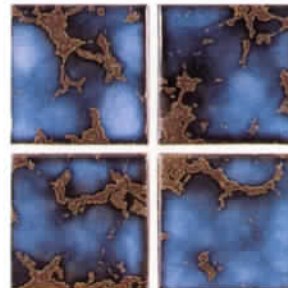

COL-75 Terra COL-112 Bubbegum

COL-332 Turquoise COL-COBALT

FOR SPECIAL APPLICATIONS
SEVERAL TRIM SHAPES ARE
AVAILABLE FOR MOST 3" X 3"
TILES

3" X 3" FIELD TILE

FT-100 White

FT-540 Sea Blue

FT-510 Caribbean

FT-430 Aqua Green

FT-210 Gray

FT-530 Turquoise

VIP-711 Evergreen

VIP-713 Cobalt

VIP-712 Seafoam

CT-100 Cobalt

CT-75-B Terra Blue

CT-900 Marine Blue