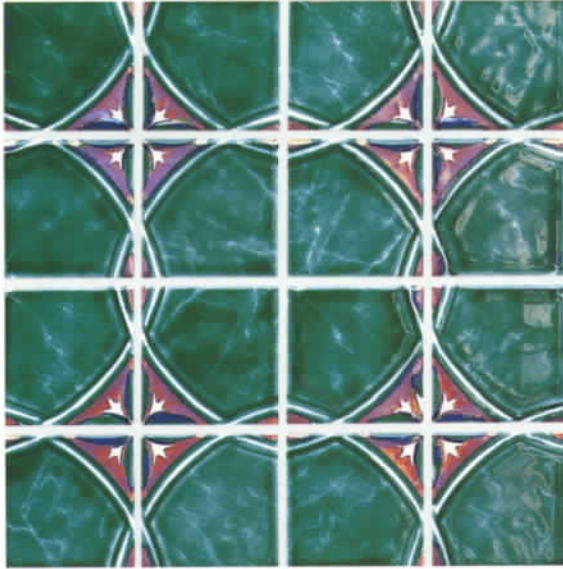

GALAXY SERIES

GL-12 Emerald