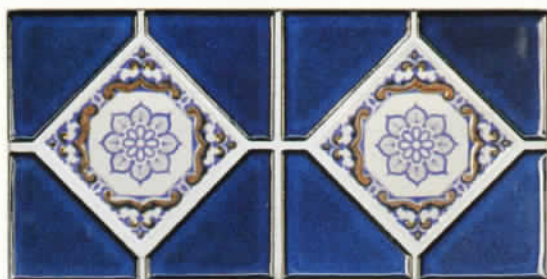

DJ-6 COBALT

HIBISCUS DIAMOND SERIES

HD-3 EMERALD

HD-4 SAPPHIRE BLUE

HD-2 SKY BLUE

HD-1 COBALT BLUE

SYMPHONY SERIES 3" x 6"

SB-26 GREY

SB-24 TEAL

SB-1 WHITE

SB-118 COBALT

AK-20 COBALT

SPRINGTIME SERIES 3" x 6"

SPT-13 COBALT

SPT-18 SKY BLUE

SPT-15 WHITE