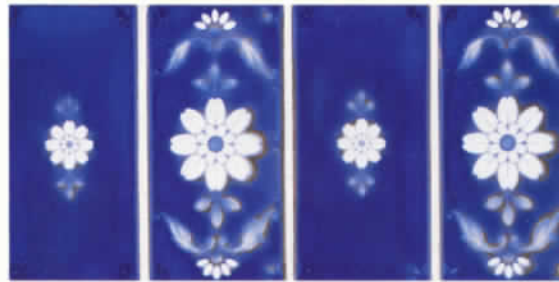

DJ-6 COBALT

HIBISCUS DIAMOND SERIES

HD-3 EMERALD

HD-4 SAPPHIRE BLUE

HD-2 SKY BLUE

HD-1 COBALT BLUE

SYMPHONY SERIES 3" x 6"

SB-26 GREY

SB-24 TEAL

SB-1 WHITE

SB-118 COBALT

AK-20 COBALT

SPRINGTIME SERIES 3" x 6"

SPT-13 COBALT

SPT-18 SKY BLUE

SPT-15 WHITE

SPT-22 TEAL

These photos are only near representations of actual tile and samples may vary from dye lot to dye lot therefore since shade variation is inherent in all ceramic tiles it is important that all tiles must be inspected before installation as no claims will be accepted after installation.