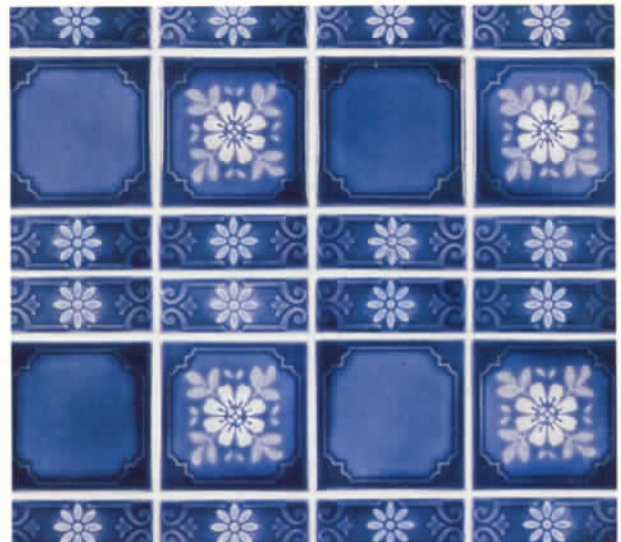

SB-24 TEAL

SB-1 WHITE

SB-118 COBALT

AK-20 COBALT

SPRINGTIME SERIES 3" x 6"

SPT-13 COBALT

SPT-18 SKY BLUE

SPT-15 WHITE

SPT-22 TEAL

These photos are only near representations of actual tile and samples may vary from dye lot to dye lot therefore since shade variation is inherent in all ceramic tiles it is important that all tiles must be inspected before installation as no claims will be accepted after installation.

SNOWFLAKE SERIES

SF-16 IVORY, WITH RED BRICK

SF-15 CARIBBEAN BLUE

SF-14 TEAL

SF-18 COBALT BLUE

SF-15 CARIBBEAN BLUE

SEA LIFE SERIES

SL-10 CARIBBEAN BLUE