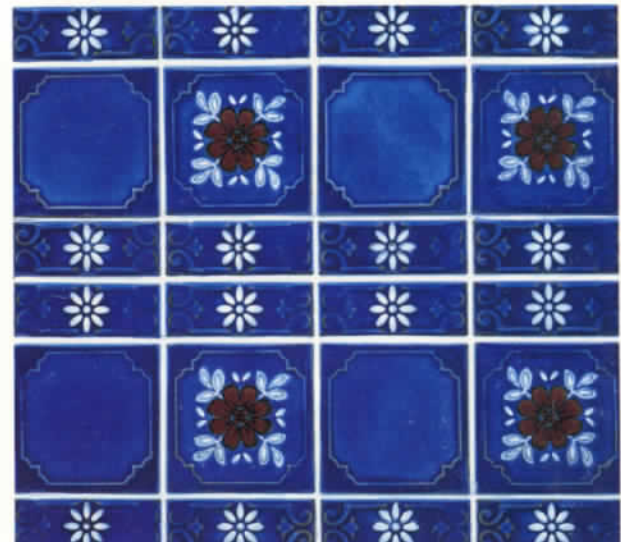

SNOWFLAKE SERIES

SF-16 IVORY, WITH RED BRICK

SF-15 CARIBBEAN BLUE

SF-14 TEAL

SF-18 COBALT BLUE

SF-15 CARIBBEAN BLUE

SEA LIFE SERIES

SL-10 CARIBBEAN BLUE

SL-15 GRAY

SL-9 TEAL

Coloramics Tile Inc.

FLORAL REFLECTION SERIES

FR-5 STRAWBERRY

FR-12 LT. BLUE

FR-16 GRAY

FR-17 CARIBBEAN BLUE