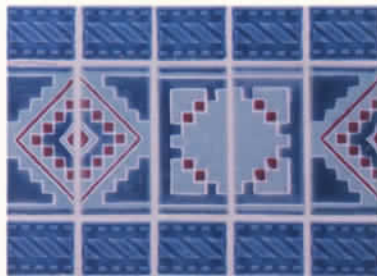

Coloramics

Importers of fine frostproof porcelain ceramic tiles

Fish in above photo supplied by Splash Works Ltd. 818-716-5589 FAX 818-716-9816

APACHE SERIES

APH-575 CARIBBEAN BLUE

APH-563 TURQUOISE

APH-555 NAVY BLUE