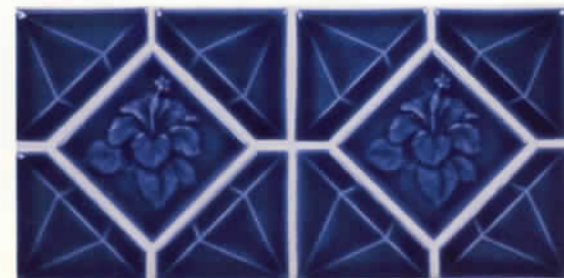

DJ-6 COBALT

HIBISCUS DIAMOND SERIES

HD-3 EMERALD

HD-4 SAPPHIRE BLUE

HD-2 SKY BLUE

HD-1 COBALT BLUE

SYMPHONY SERIES 3" x 6"

SB-26 GREY

SB-24 TEAL

SB-1 WHITE

SB-118 COBALT

AK-20 COBALT

SPRINGTIME SERIES 3" x 6"

SPT-13 COBALT

SPT-18 SKY BLUE

SPT-15 WHITE