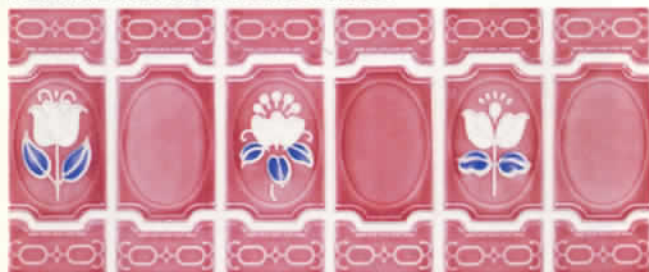

SPT-22 TEAL

These photos are only near representations of actual tile and samples may vary from dye lot to dye lot therefore since shade variation is inherent in all ceramic tiles it is important that all tiles must be inspected before installation as no claims will be accepted after installation.

SNOWFLAKE SERIES

SF-16 IVORY, WITH RED BRICK

SF-15 CARIBBEAN BLUE

SF-14 TEAL

SF-18 COBALT BLUE

SF-15 CARIBBEAN BLUE

SEA LIFE SERIES

SL-10 CARIBBEAN BLUE

SL-15 GRAY

SL-9 TEAL

Coloramics Tile Inc.

FLORAL REFLECTION SERIES

FR-5 STRAWBERRY

FR-12 LT. BLUE

FR-16 GRAY

FR-17 CARIBBEAN BLUE