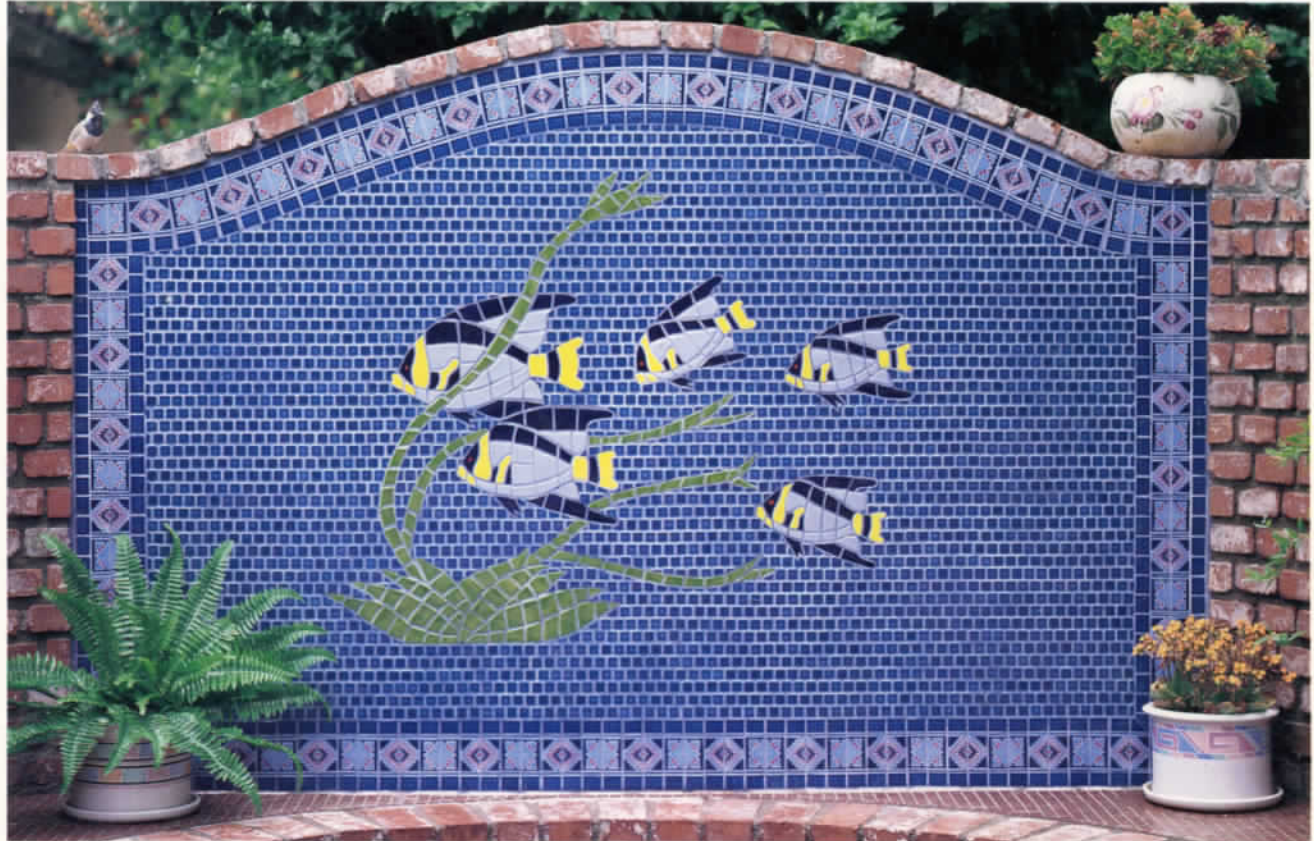

Coloramics

Importers of fine frostproof porcelain ceramic tiles

Fish in above photo supplied by Splash Works Ltd. 818-716-5589 FAX 818-716-9816

APACHE SERIES

APH-575 CARIBBEAN BLUE

APH-563 TURQUOISE

APH-555 NAVY BLUE