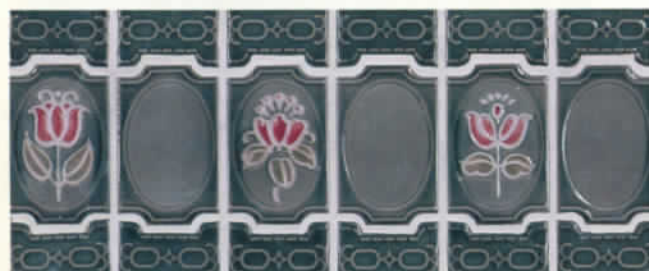

SL-15 GRAY

SL-9 TEAL

Coloramics Tile Inc.

FLORAL REFLECTION SERIES

FR-5 STRAWBERRY

FR-12 LT. BLUE

FR-16 GRAY

FR-17 CARIBBEAN BLUE

FR-14 TEAL

FR-13 MAUVE

FR-1 WHITE

FR-7 BEIGE

FR-118 COBALT

FR-100 BROWN

“Color Your Pool With Coloramics”