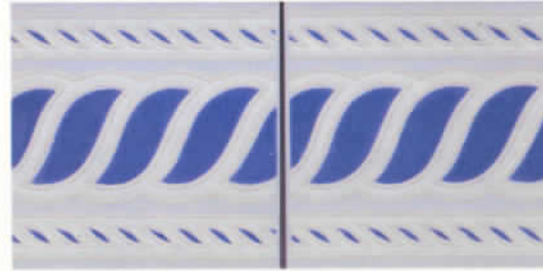

WAVE-93 COBALT

ARABESQUE-98 BLUE

ARABESQUE-5406 PINK

NAVY PATTERN-58 TURQUOISE

NAVY PATTERN-59 BLUE

SAMOA-3 BLUE

MARBLE-TURQUOISE

SAMOA-5 TEAL

ALL EASY MAINTENANCE 6" x 6" TILES SHOWN ABOVE ARE COMPLETELY FROSTPROOF AND REPRESENT SOME OF THE FINEST TILES AVAILABLE.

DIAMOND JUBILEE SERIES 2 1/4" x 6"

DJ-6 COBALT

DJ-10 BLUE-WHITE

DJ-3 TEAL

DJ-9 CARIBBEAN BLUE