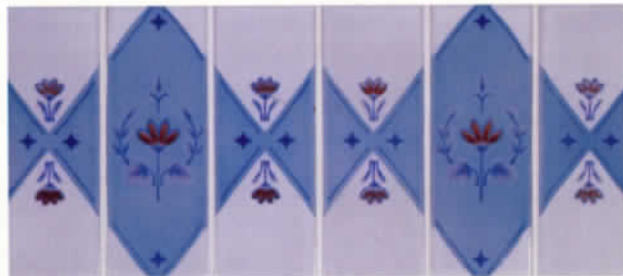

WAVE-93 COBALT

ARABESQUE-98 BLUE

ARABESQUE-5406 PINK

NAVY PATTERN-58 TURQUOISE

NAVY PATTERN-59 BLUE

SAMOA-3 BLUE

MARBLE-TURQUOISE

SAMOA-5 TEAL

ALL EASY MAINTENANCE 6" x 6" TILES SHOWN ABOVE ARE COMPLETELY FROSTPROOF AND REPRESENT SOME OF THE FINEST TILES AVAILABLE.

DIAMOND JUBILEE SERIES 2 1/4" x 6"

DJ-6 COBALT

DJ-10 BLUE-WHITE

DJ-3 TEAL

DJ-9 CARIBBEAN BLUE

DJ-6 COBALT

HIBISCUS DIAMOND SERIES

HD-3 EMERALD

HD-4 SAPPHIRE BLUE

HD-2 SKY BLUE

HD-1 COBALT BLUE

SYMPHONY SERIES 3" x 6"

SB-26 GREY