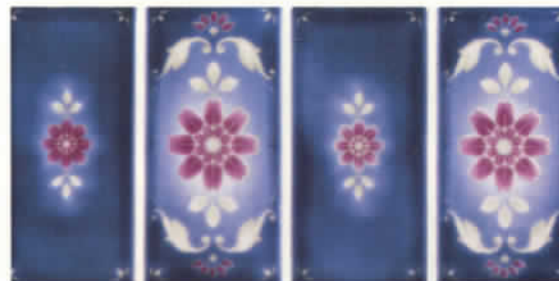

SB-24 TEAL

SB-1 WHITE

SB-118 COBALT

AK-20 COBALT

SPRINGTIME SERIES 3" x 6"

SPT-13 COBALT

SPT-18 SKY BLUE

SPT-15 WHITE

SPT-22 TEAL

These photos are only near representations of actual tile and samples may vary from dye lot to dye lot therefore since shade variation is inherent in all ceramic tiles it is important that all tiles must be inspected before installation as no claims will be accepted after installation.