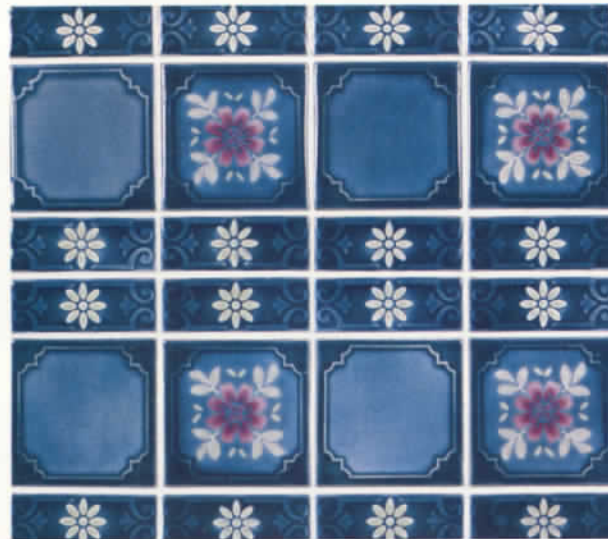

SB-24 TEAL

SB-1 WHITE

SB-118 COBALT

AK-20 COBALT

SPRINGTIME SERIES 3" x 6"

SPT-13 COBALT

SPT-18 SKY BLUE

SPT-15 WHITE

SPT-22 TEAL

These photos are only near representations of actual tile and samples may vary from dye lot to dye lot therefore since shade variation is inherent in all ceramic tiles it is important that all tiles must be inspected before installation as no claims will be accepted after installation.

SNOWFLAKE SERIES

SF-16 IVORY, WITH RED BRICK

SF-15 CARIBBEAN BLUE

SF-14 TEAL

SF-18 COBALT BLUE

SF-15 CARIBBEAN BLUE

SEA LIFE SERIES

SL-10 CARIBBEAN BLUE